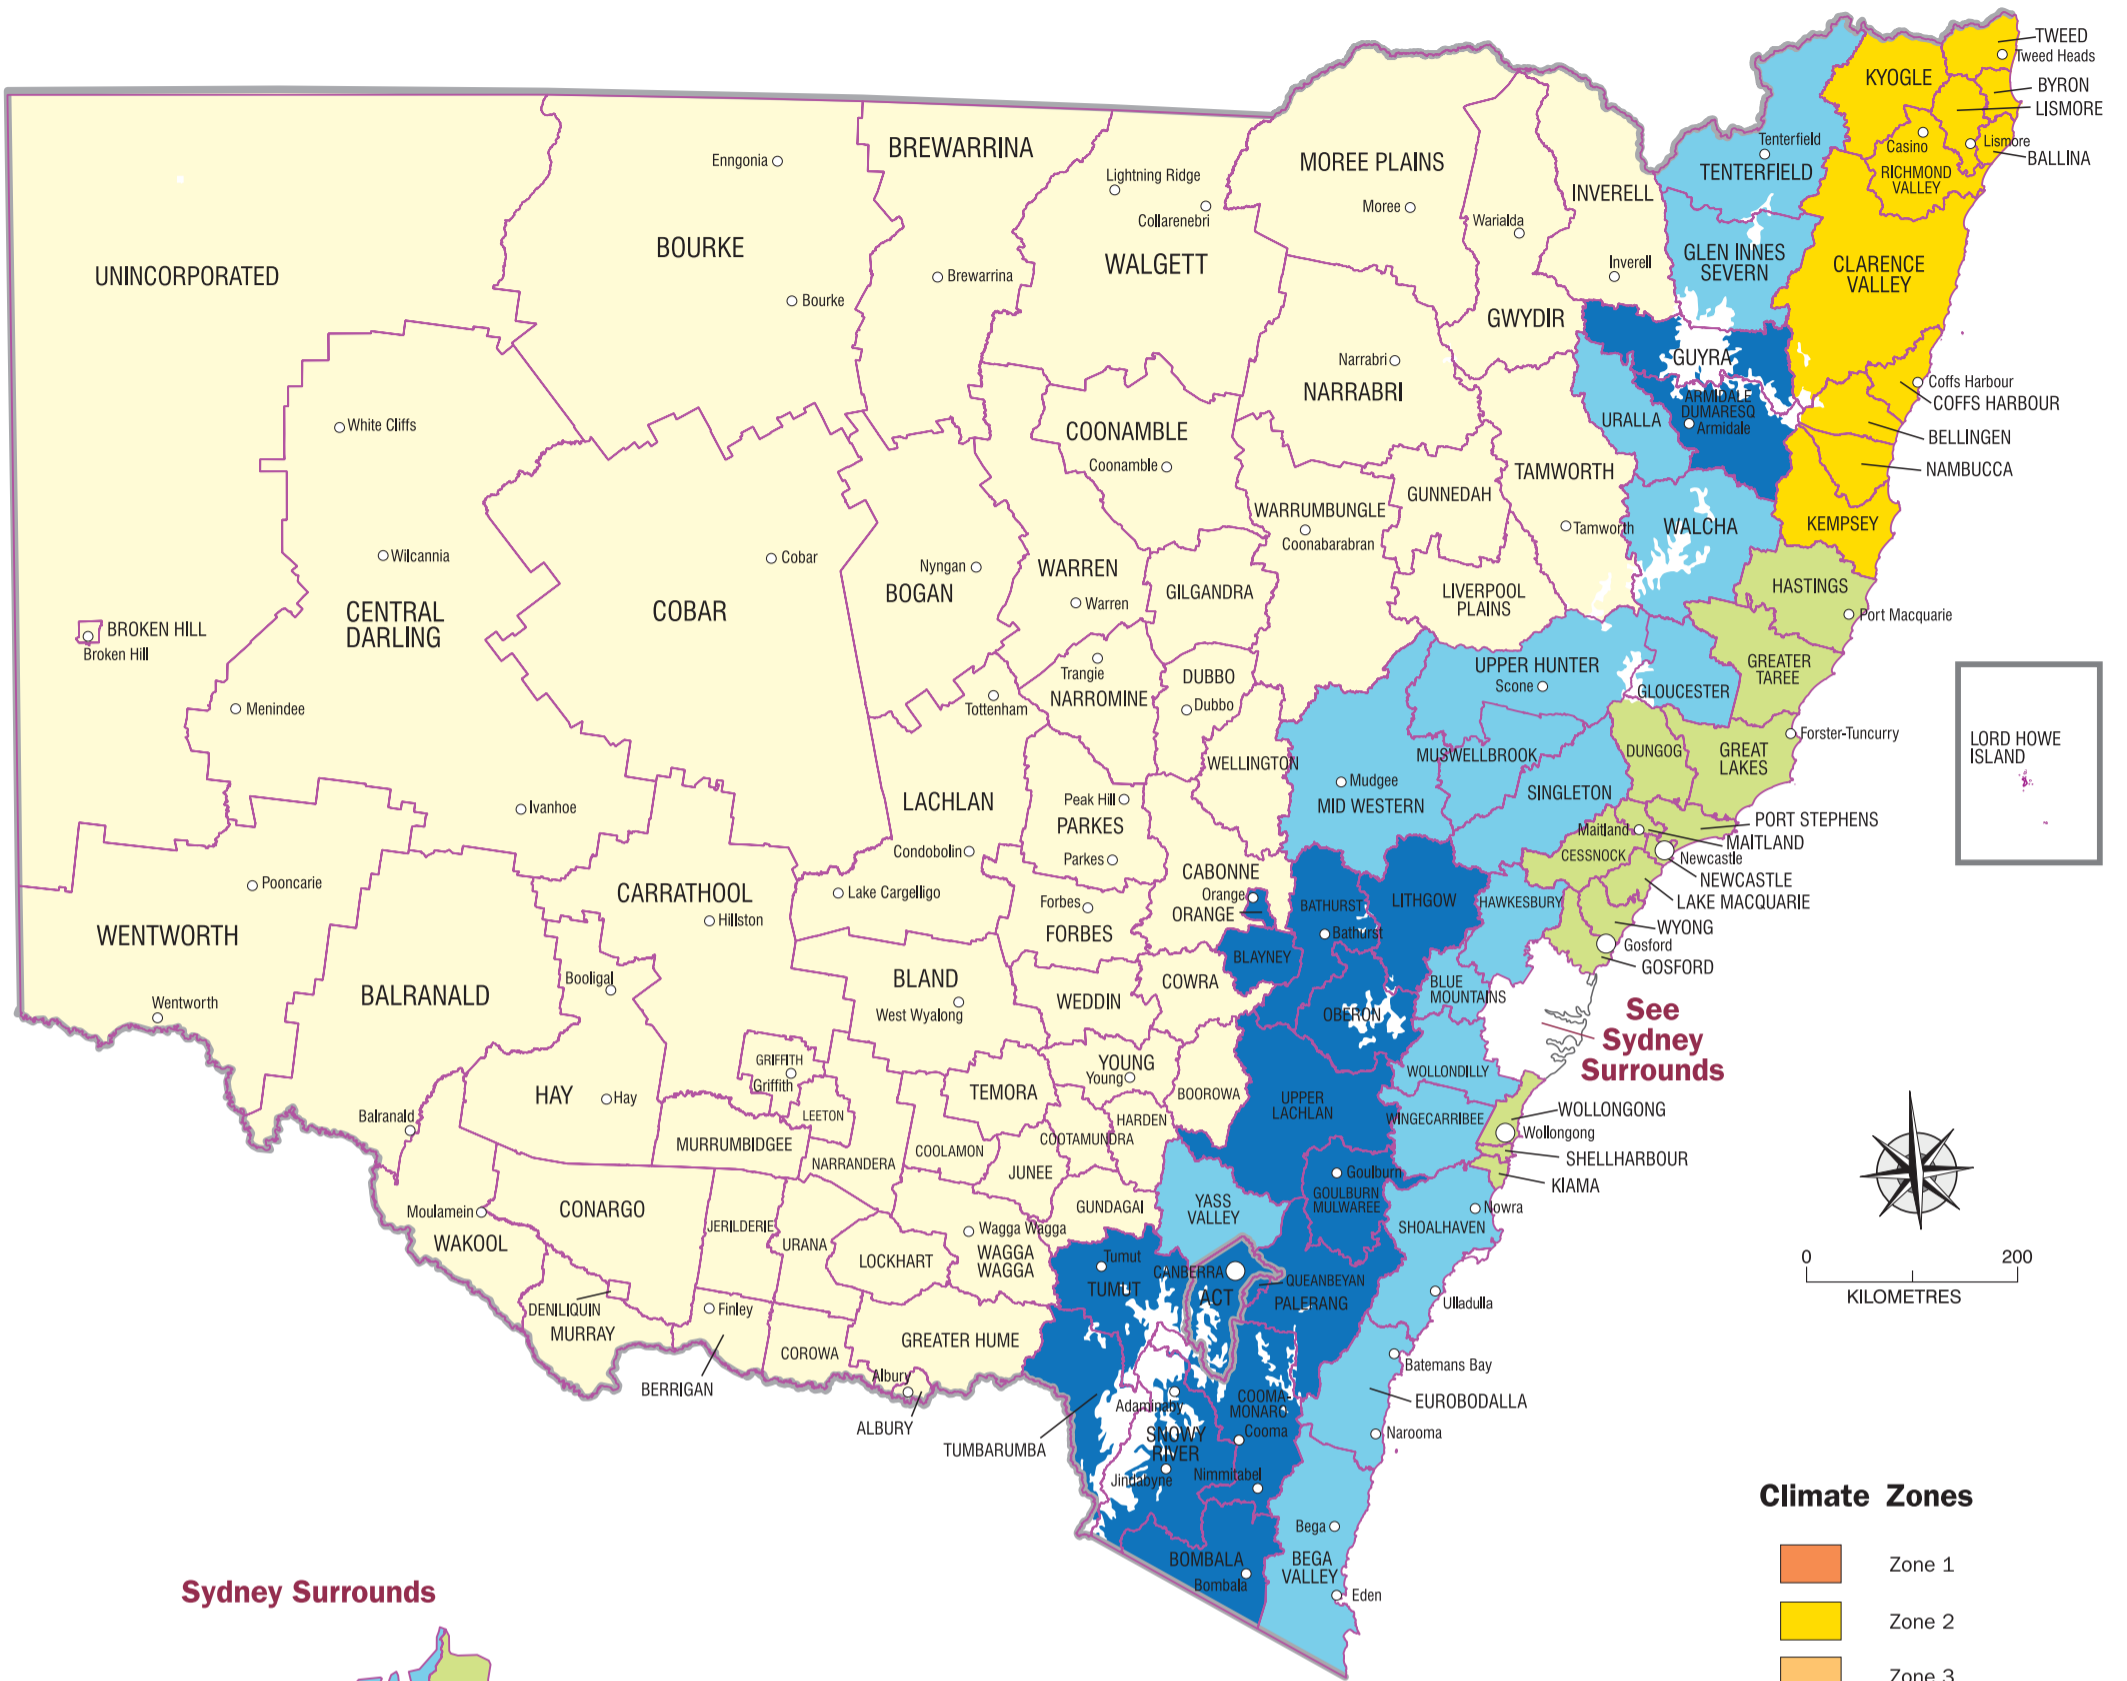

NEW SOUTH WALES

Sydney Surrounds

Sydney Urban

Climate Zones

- Zone 1
- Zone 2
- Zone 3
- Zone 4
- Zone 5
- Zone 6
- Zone 7
- Zone 8

— Local Government Area boundary

Building Australia's Future

www.abcb.gov.au

Last amended: May 2009

Developed from a map produced by the Bureau of Meteorology