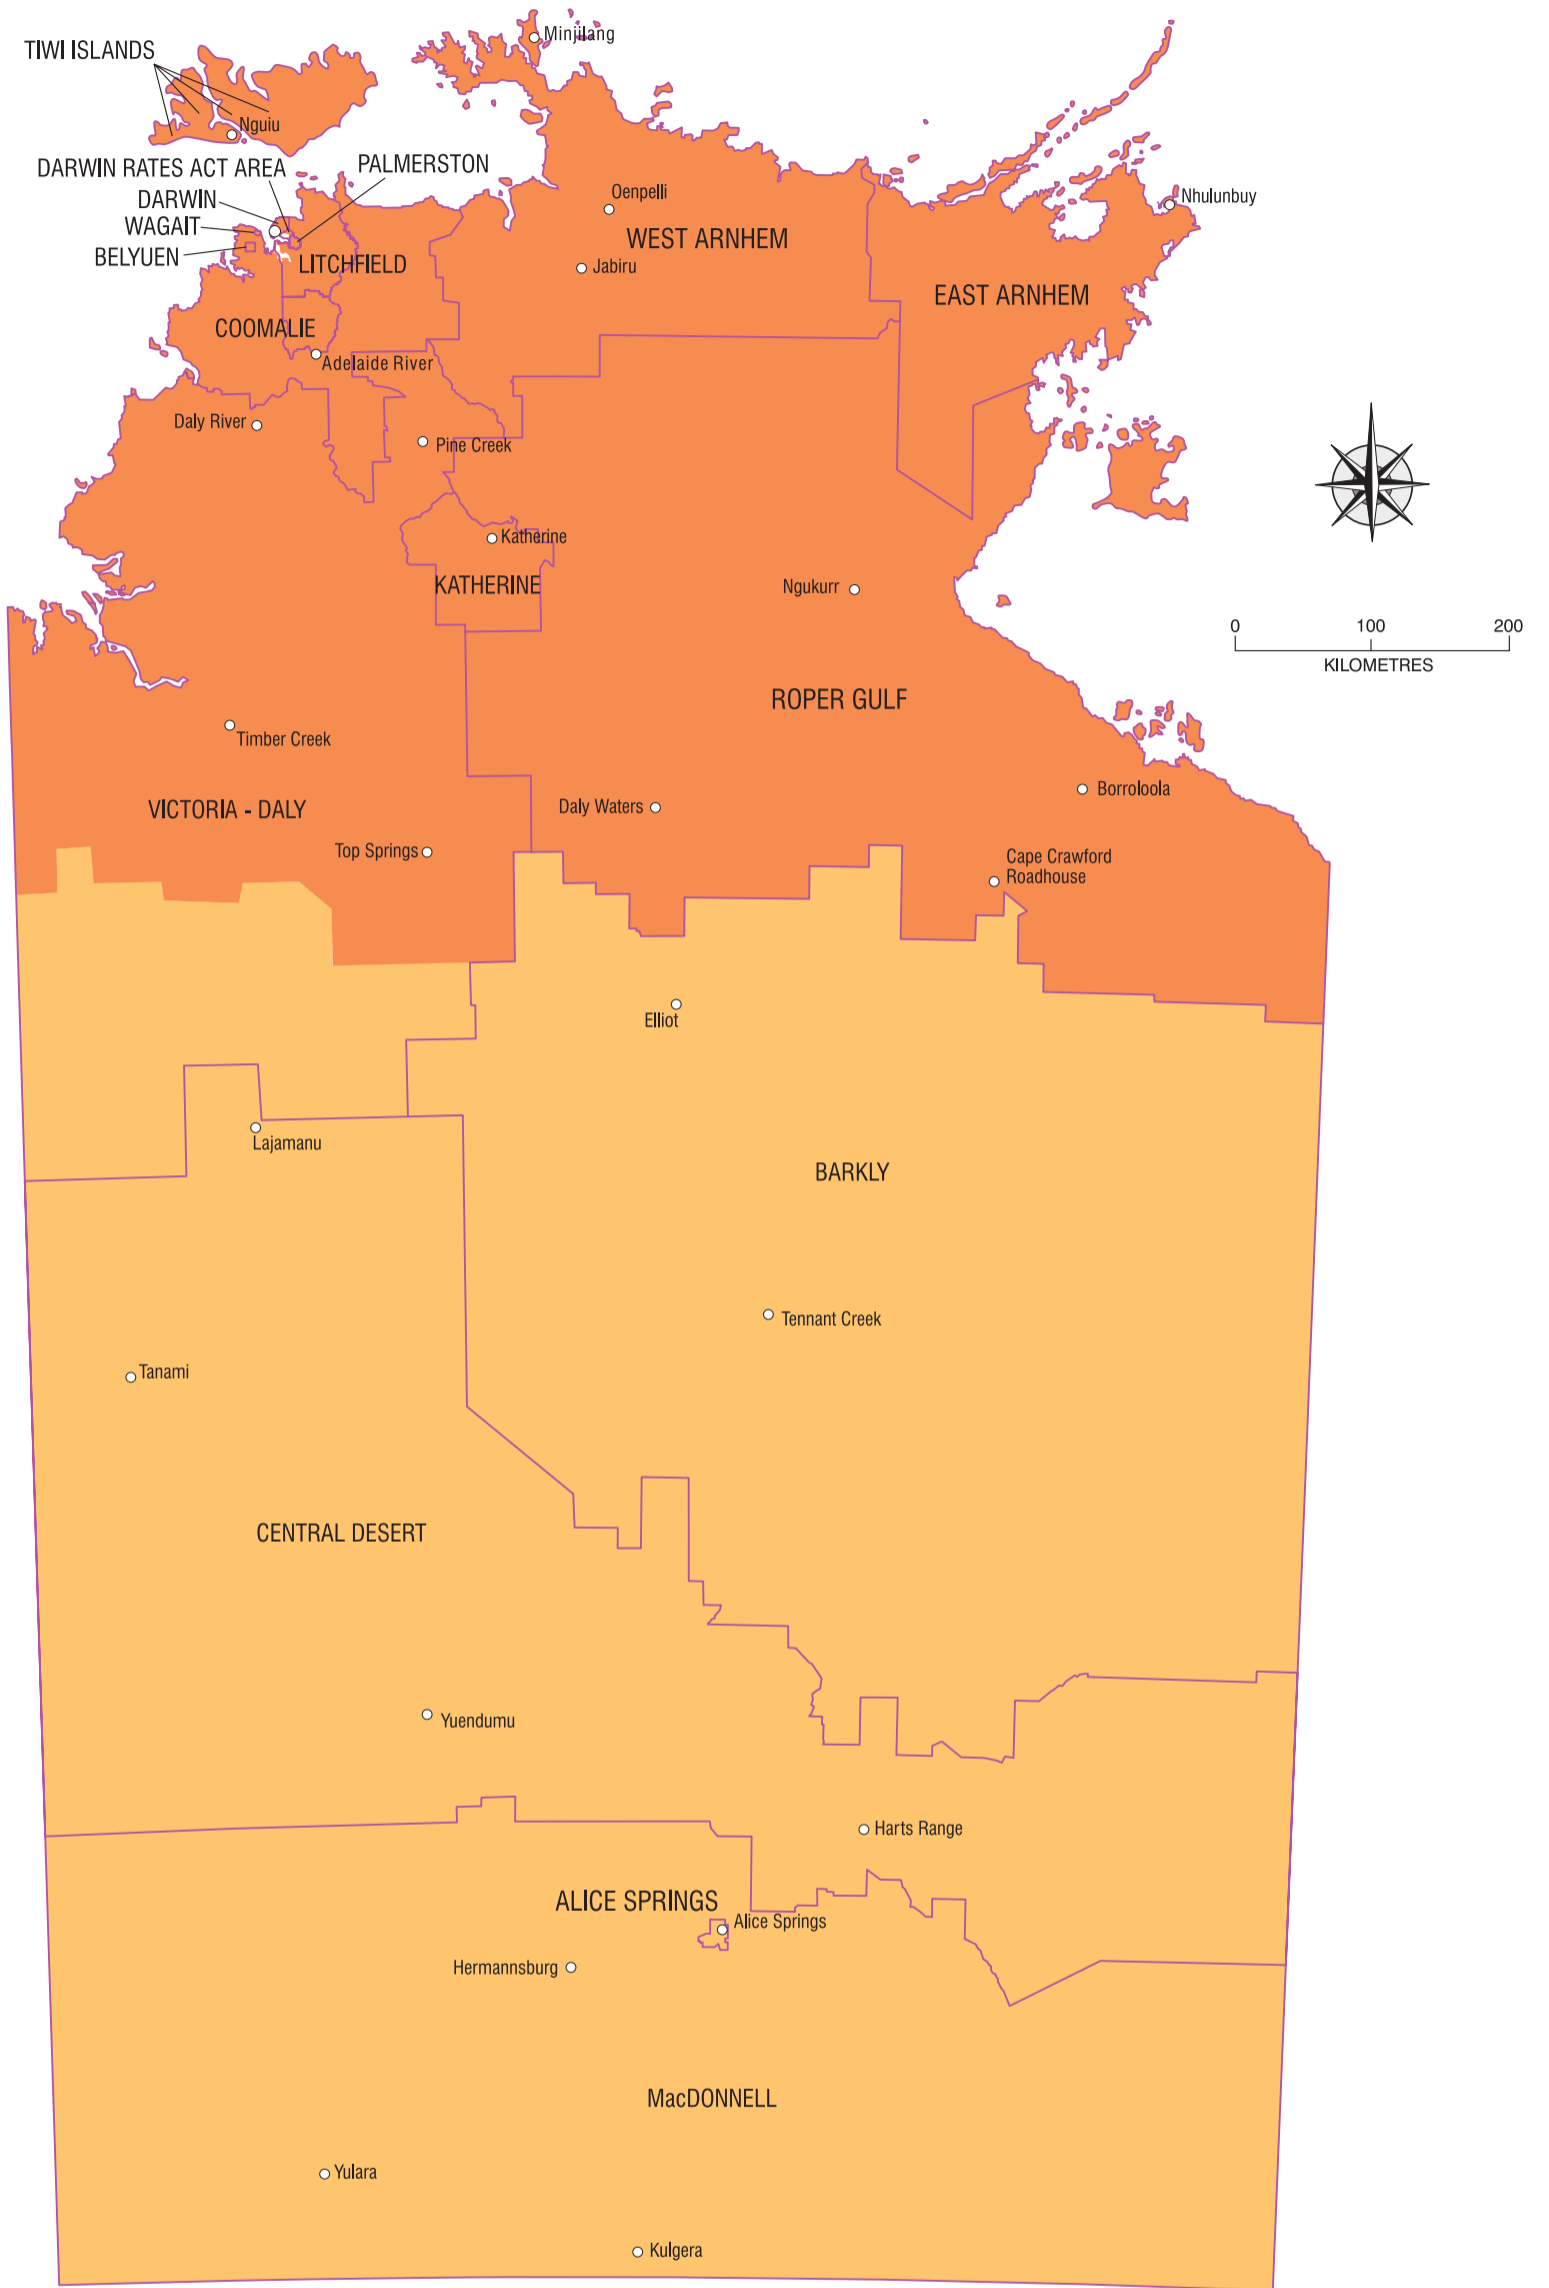

NORTHERN TERRITORY

Local Government Area boundary

Climate Zones

- Zone 1
- Zone 2
- Zone 3
- Zone 4
- Zone 5
- Zone 6
- Zone 7
- Zone 8

ABC
Building Australia's Future

www.abcb.gov.au

Last amended: May 2009

Developed from a map produced by the Bureau of Meteorology