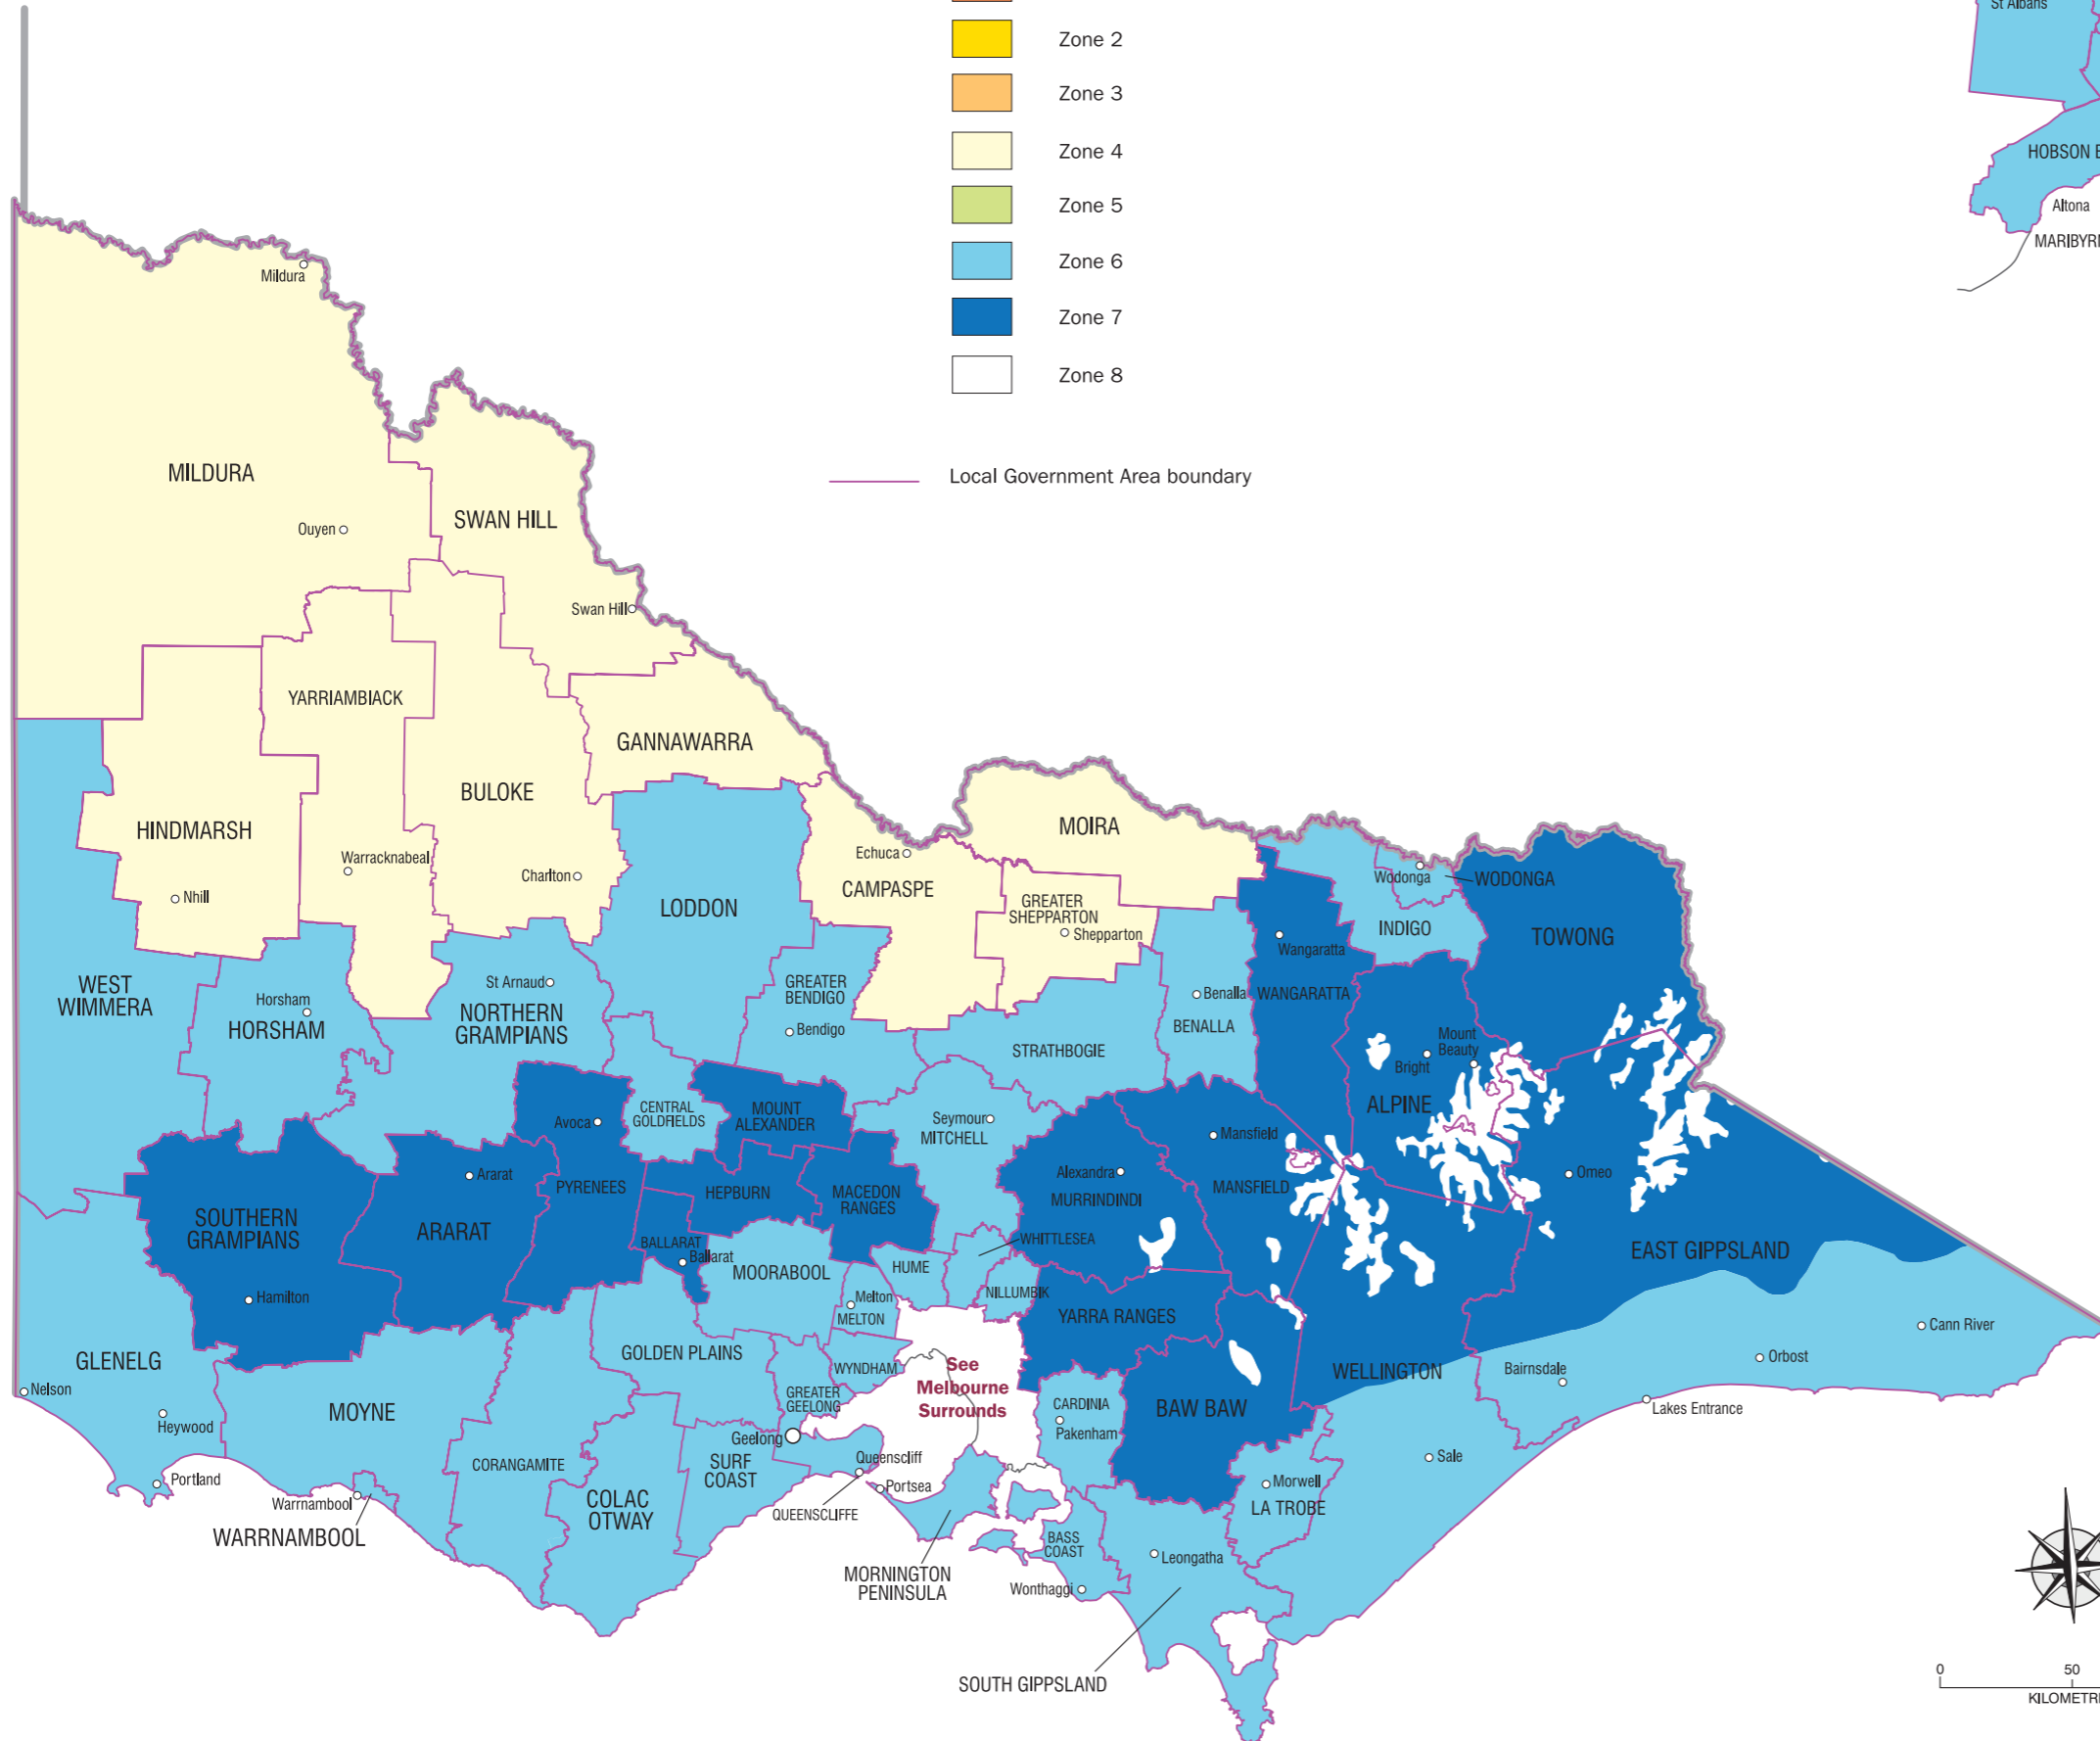

VICTORIA

Climate Zones

- Zone 1
- Zone 2
- Zone 3
- Zone 4
- Zone 5
- Zone 6
- Zone 7
- Zone 8

Local Government Area boundary

Melbourne Surrounds

0 50 100
KILOMETRES

Building Australia's Future

www.abcb.gov.au

Last amended: May 2009

Developed from a map produced by the Bureau of Meteorology